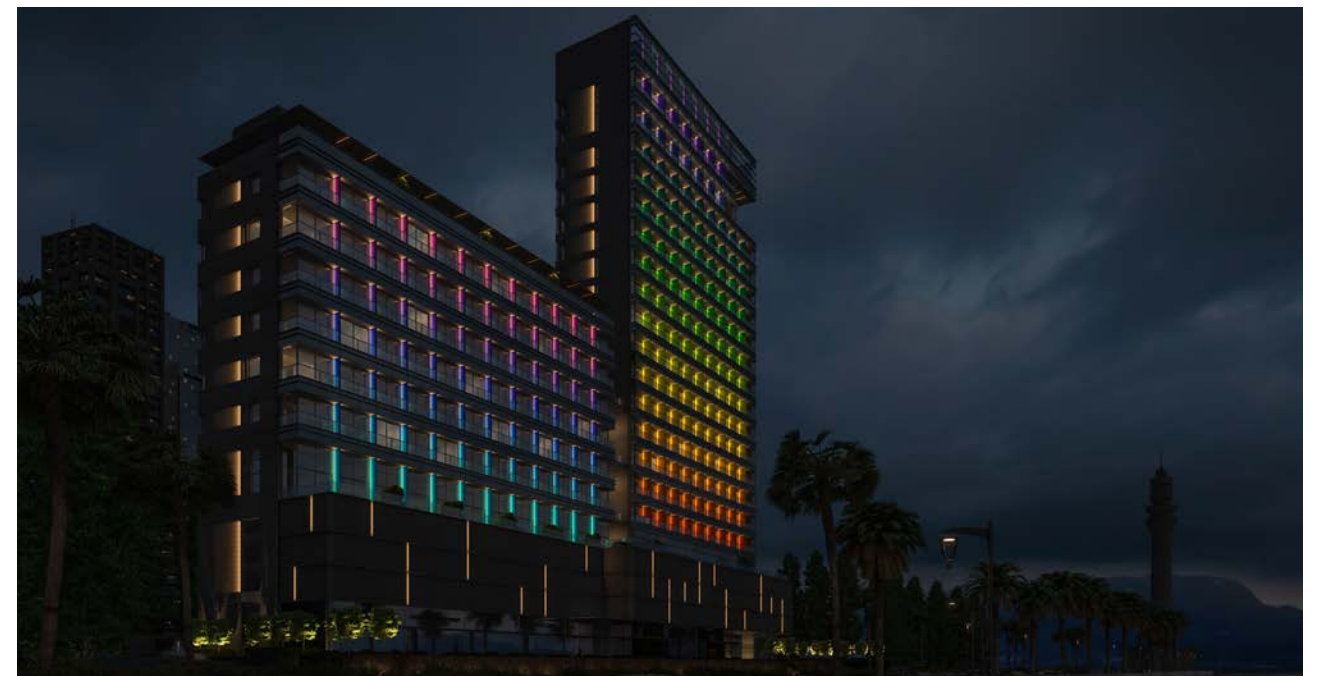

FACADE LIGHTING